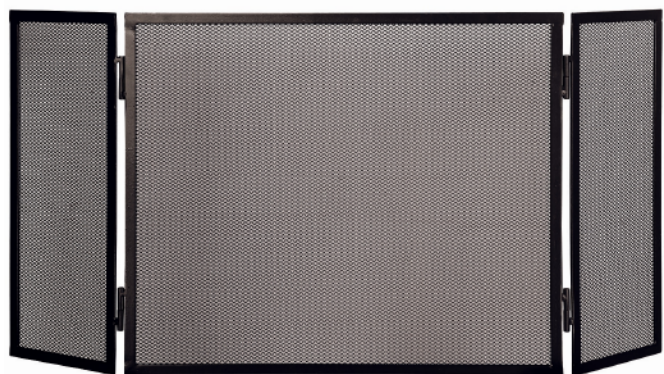

Carton Size : 63 \* 14 \* 54 cm

Material : Steel Frame and Mesh

Color : Black

Black fire screen with 3 panels.