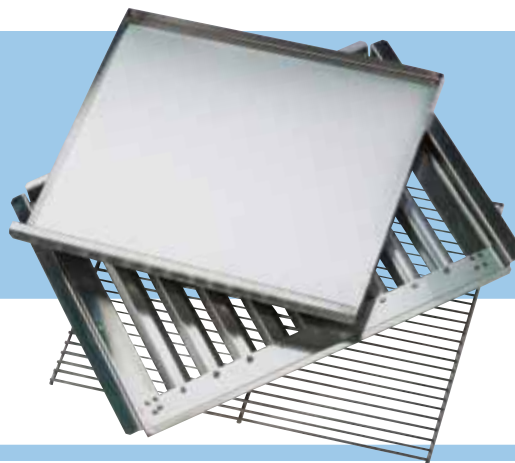

Gas roaster accessories

00444

- Accessory set for gas roasters
- Chrome-plated cooking grill, stainless-steel flame tamer and grease tray
- Suitable for all 2 and 3-burner gas cookers on page 8